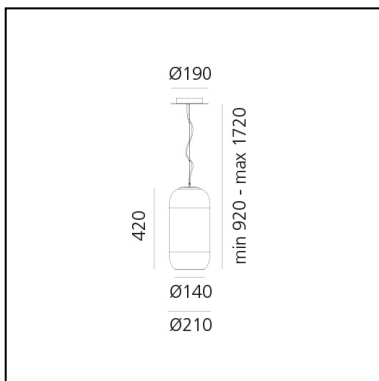

Gople - Black/Bronze

BIG - Bjarke Ingels Group

IP20    Dimmerable: 

LUMINAIRE

- Watt: **20W**
- Delivered lumens output: **1118lm**
- CCT: **3000K**
- Efficiency: **46%**
- Efficacy: **55.91lm/W**
- CRI: **80**

PRODUCT CODE: 1405360A

FEATURES

- Article Code: **1405360A**
- Colour: **Black/Bronze**
- Installation: **Suspension**
- Material: **Blown glass, aluminium**
- Series: **Design Collection**
- Environment: **Indoor**
- design by: **BIG - Bjarke Ingels Group**

DIMENSIONS

- Height: **cm 42**
- Diameter: **cm 21**
- Base Diameter: **cm 19**
- Max Height from ceiling: **cm 172**

SOURCES NOT INCLUDED

- Category: **LED RETROFIT**
- Number: **1**
- Watt: **20W**
- Socket: **E27**